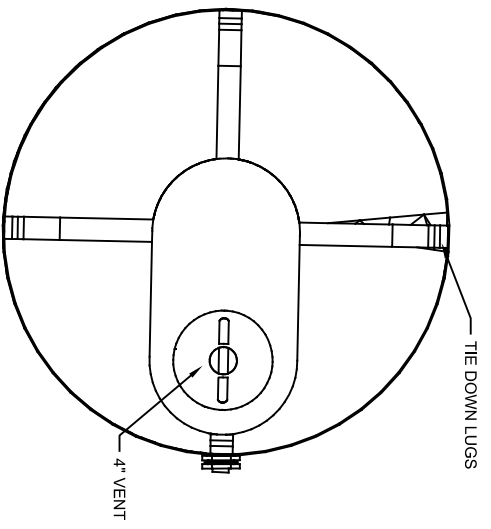

REVISIONS

REV	DESCRIPTION	DATE	APVD
A			

- MATERIAL: MDPE
- SPECIFIC GRAVITY: 1.5
- WEIGHT: 114 LB / 51.8 kg
- AGRICULTURAL PU:
- DENOTES TANK IS A PICK-UP MODEL AS WELL AS A VERTICAL STORAGE TANK (NO CUT-OUTS FOR WHEEL WELLS)
- ALL DIMENSIONS ARE APPROXIMATE