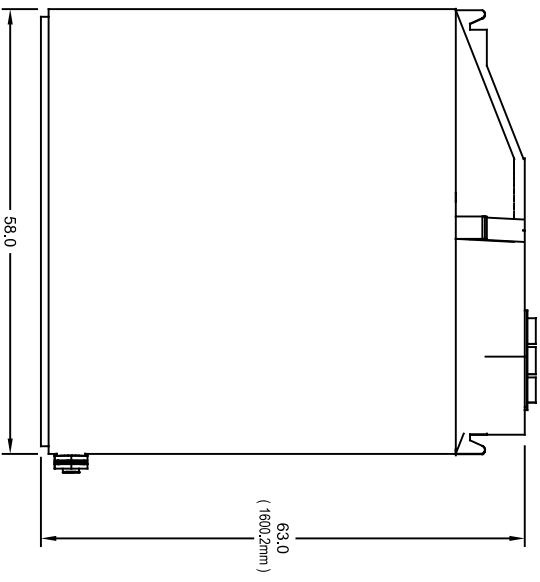

REVISIONS

REV	DESCRIPTION	DATE	APVD
A			

- MATERIAL: MDPE
- SPECIFIC GRAVITY: 1.5
- WEIGHT: 114 LB / 51.8 kg
- AGRICULTURAL PU:
- DENOTES TANK IS A PICK-UP MODEL AS WELL AS A VERTICAL STORAGE TANK (NO CUT-OUTS FOR WHEEL WELLS)
- ALL DIMENSIONS ARE APPROXIMATE