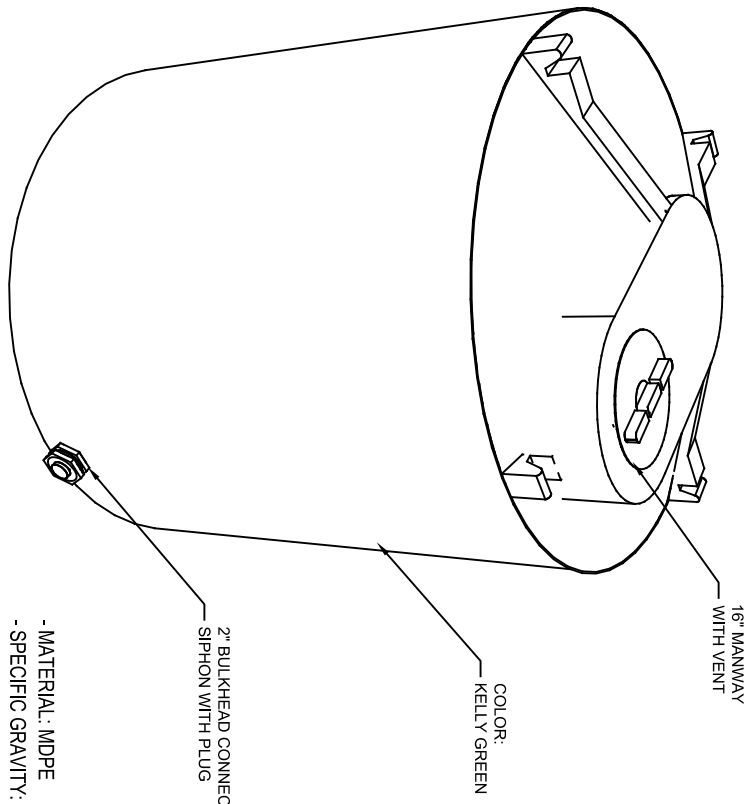

REVISIONS

REV	DESCRIPTION	DATE	APVD
A			

- MATERIAL: MDPE
- SPECIFIC GRAVITY: 1.5
- WEIGHT: 114 LB / 51.8 kg
- AGRICULTURAL PU:
- DENOTES TANK IS A PICK-UP MODEL AS WELL AS A VERTICAL STORAGE TANK (NO CUT-OUTS FOR WHEEL WELLS)
- ALL DIMENSIONS ARE APPROXIMATE

NOTE: This drawing is for illustrative purposes only. Actual systems and designs may vary. Always check with local building codes as they will apply. Electrical work to be performed by licensed professional. Points of use shall be labeled as: **"Non Potable water. Do Not Drink!"**