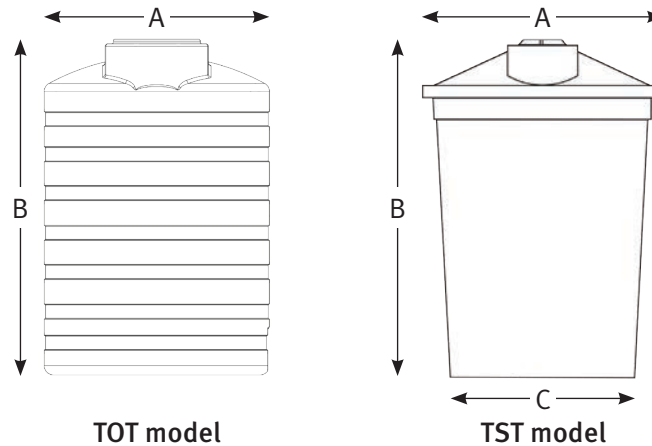

## Key Features:

- Removable tops for easy tank installation, access, and maintenance
- Manufactured from polyethylene with an FDA approved food grade lining
- Optional connection kit to plumb multiple tanks together for unlimited storage capacity
- Up to 4" inlet, 1.5"-2" outlet
- 18" access lid
- 10-year warranty (TOT), 7-year warranty (TST)

## TANK STYLES

Open Top Tank (TOT)

Open Top Stackable Tank (TST)

## DIMENSIONS

Part Number	Tank Size (US gallons)	Dimensions (A x B x C)	Access Opening	Inlet	Outlet	Estimated Weight (lbs.)
<b>Open Top (TOT)</b>						
TOT-600BK	600	56" x 77"	18"	up to 4"	.75"	87
TOT-800BK	800	62" x 88"	18"	up to 4"	1.5"	128
TOT-1000BK	1000	67" x 97"	18"	up to 4"	1.5"	140
TOT-2000BK	2000	79" x 122"	18"	up to 4"	2"	357
<b>Open Top Stackable (TST)</b>						
TST-600BK	600	61" x 74" x 49"	18"	up to 4"	.75"	90
TST-1000BK	1000	84" x 79" x 68"	18"	up to 4"	1.5"	172