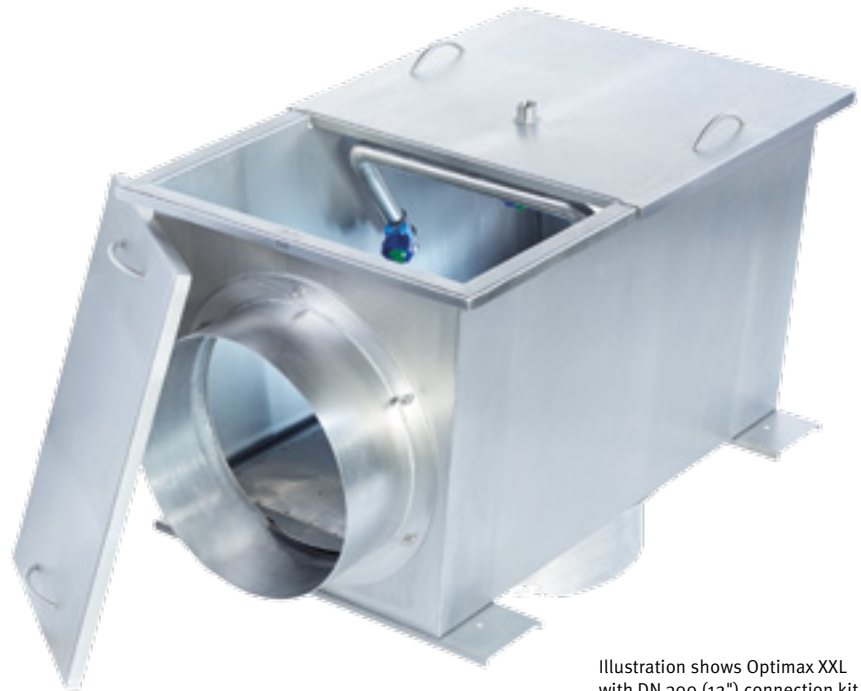

Optimax XXL filter

- Water yield of over 95 %
- Self-cleaning filter principle
- Stainless steel filter insert with 0.35 mm (0.01") mesh
- Maximum catchment area 3000 m² (32.292 ft²) with DN 300 (12") connections and 6000 m² (65.000 ft²) with DN 400 (16") connections
- Patented filter technology
- Larger connections on request
- Includes cleaning unit
- Height loss of just 45 mm (1.75") between inlet and dirty water outlet

Q Webcode G2207

Illustration shows Optimax XXL with DN 300 (12") connection kit

Optimax XXL external filter

Width [mm]	Length [mm]	Height [mm]	Weight [kg]	Order no.
675 (26.6")	1125 (3' 8")	780 (30.7")	75 (165 lbs.)	340096

Including filter cleaning unit

Consisting of four adjustable flat jet nozzles with a very powerful water jet to clean the filter screen. This means fewer maintenance intervals. Automatic control possible with Aqua Center Silentio.