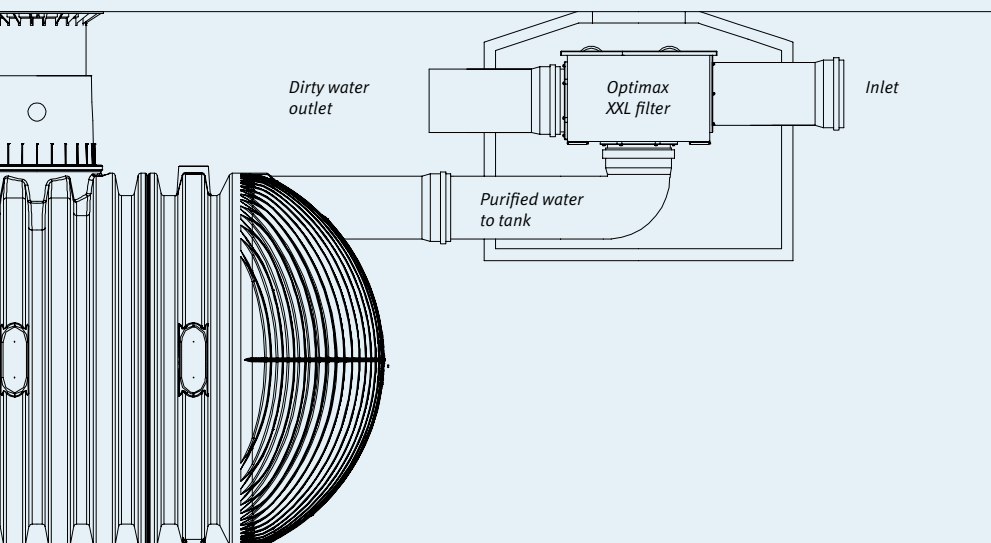

Example installation*

*Simplified representation

Accessories

Description	Order no.
Connection kit DN 300	340097
Connection kit DN 400	340099
Connection kit DN 12"	340098
Connection kit DN 16"	340100