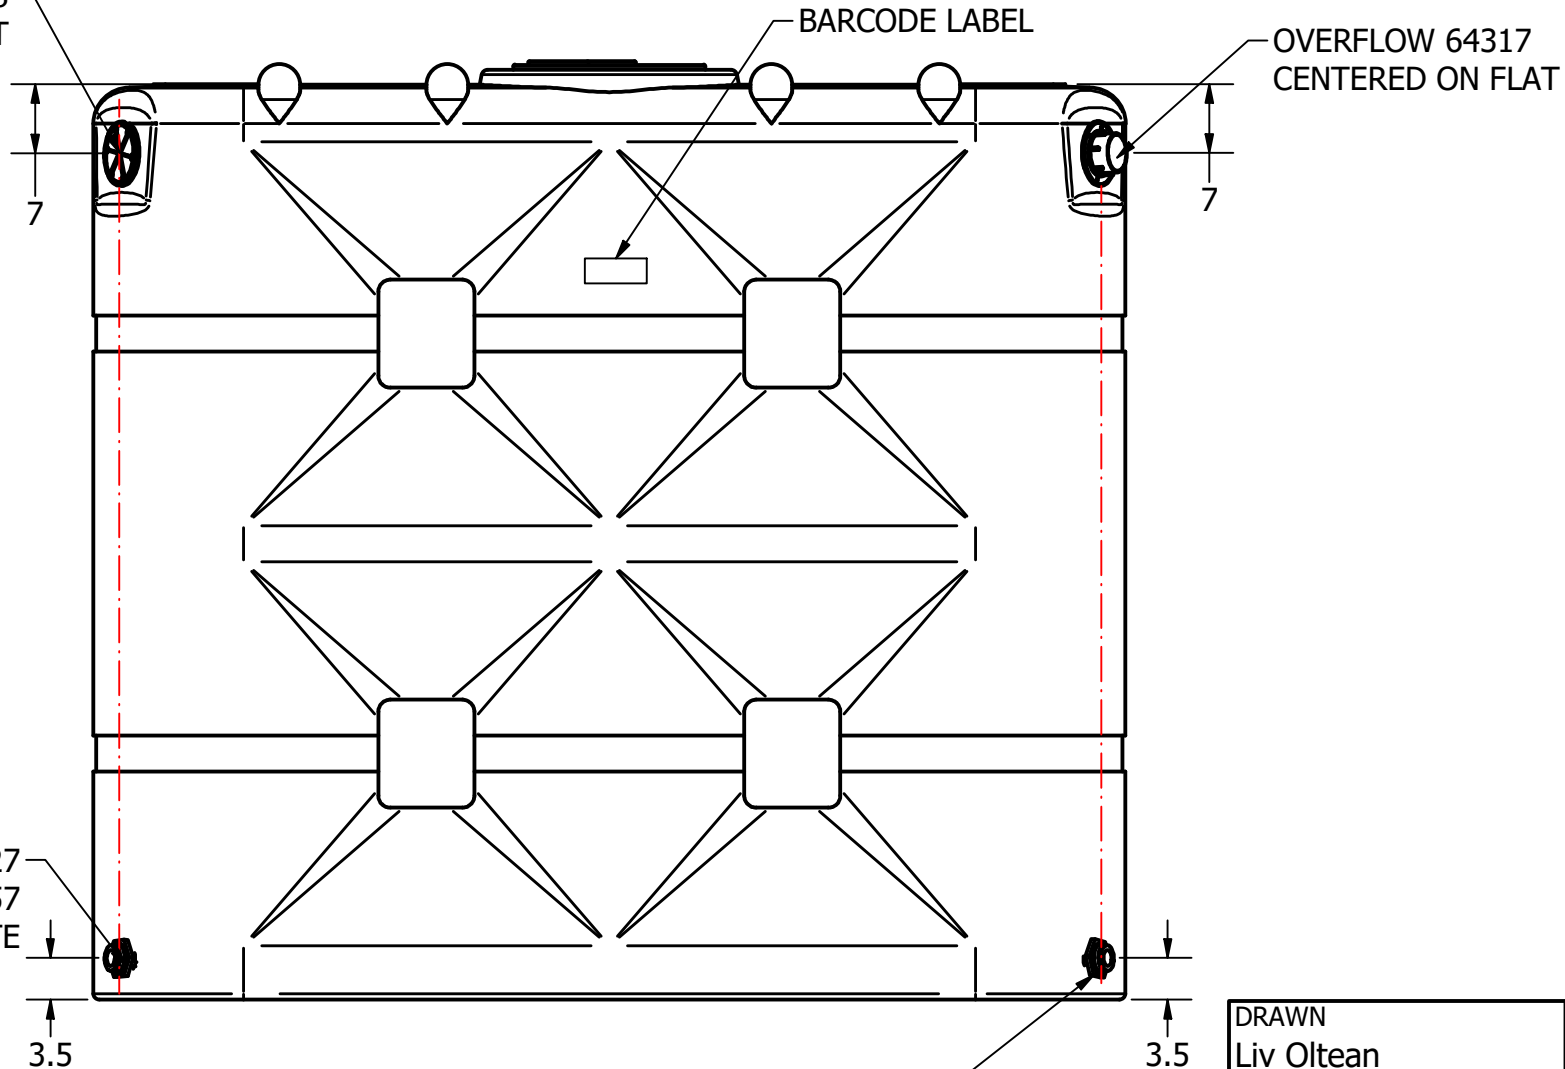

COVER PLATE 64318
CENTERED ON FLAT

1" BH FITTING 60427
1" PLUG 62257
IN LINE W/COVER PLATE

1" BH FITTING 60427
1" PLUG 62257
IN LINE W/OVERFLOW

18" x 6" LABEL PN 64903
CENTERED ON SIDE
USE ONLY ON MOCHA TANKS

DRAWN	Liv Oltean	7/9/2020
CHECKED		
QA		
MFG		
APPROVED		
SIZE	B	DWG NO
SCALE: 1/16		45503

 NORWESCO, INC. SAINT BONIFACIUS, MN TITLE	
BUSHMAN 530 RAIN HARVEST TANK	
SIZE	DWG NO
B	45503
SCALE: 1/16	SHEET 1 OF 1