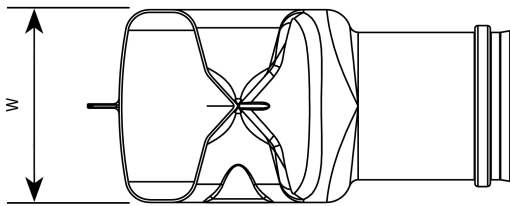

## Overflow siphon

Connections DN	Width W [mm]	Length L [mm]	Height H [mm]	Weight [kg]	Order no.
200 (8")	275 (10.8")	605 (23.8")	420 (16.5")	3 (7 lbs.)	330451

DN 200 (8") (with sleeve)