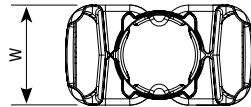

Steady inflow pot

Connections DN	Width W [mm]	Length L [mm]	Height H [mm]	Weight [kg]	Order no.
150 (6")	200 (7.9")	400 (15.7")	180 (7.1")	1.5 (3 lbs.)	330453

DN 150 (6")