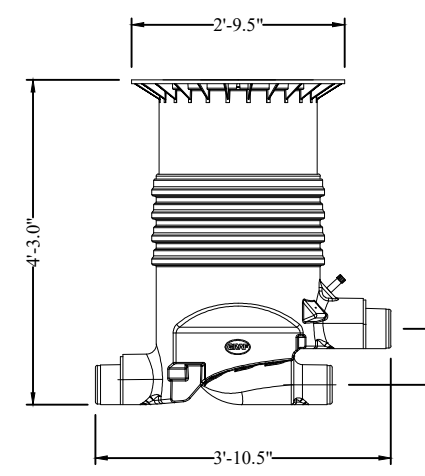

REVISIONS

REV	DESCRIPTION	DATE	APVD
A			

Flow Inducer and Connection Detail

Industrial duty, high efficiency, self-cleaning, below ground filtration system.

- * Variable installation depth from 31-59 inches
- * Flush installation at ground level
- * Only 7.87" height offset between inlet and outlet
- * 0.35mm (.01") mesh filter
- * Lockable childproof cover
- * Optional Opticlean® Sprayhead
- * Available with vehicle-loading cast iron lid
- * Over 95% yield
- * Self-cleaning filter
- * 6" and 8" connections
- * Max. 8,000 sq. ft. with 6" connections
- * Max. 16,000 sq. ft. with 8" connections