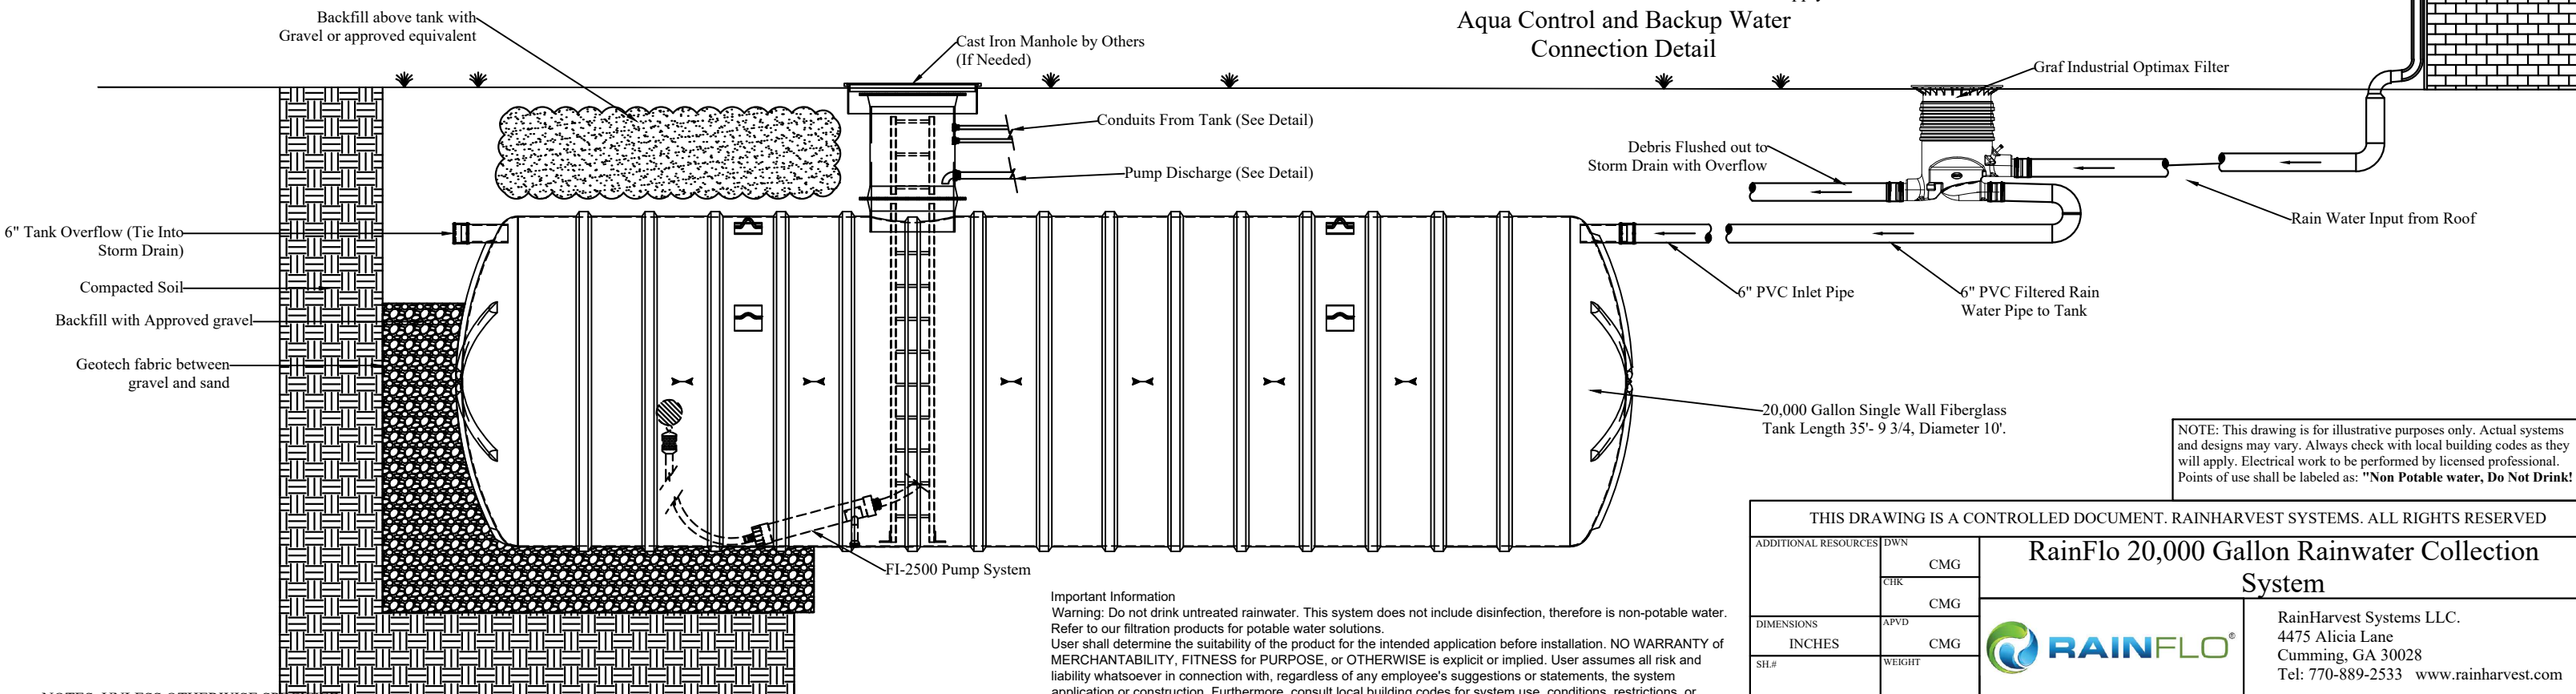

NOTE: This drawing is for illustrative purposes only. Actual systems and designs may vary. Always check with local building codes as they will apply. Electrical work to be performed by licensed professional. Points of use shall be labeled as: "Non Potable water, Do Not Drink!"

Important Information
Warning: Do not drink untreated rainwater. This system does not include disinfection, therefore is non-potable water. Refer to our filtration products for potable water solutions. User shall determine the suitability of the product for the intended application before installation. NO WARRANTY of MERCHANTABILITY, FITNESS for PURPOSE, or OTHERWISE is explicit or implied. User assumes all risk and liability whatsoever in connection with, regardless of any employee's suggestions or statements, the system application or construction. Furthermore, consult local building codes for system use, conditions, restrictions, or requirements.

NOTES: UNLESS OTHERWISE SPECIFIED

THIS DRAWING IS A CONTROLLED DOCUMENT. RAINHARVEST SYSTEMS. ALL RIGHTS RESERVED

ADDITIONAL RESOURCES	DWN	CMG	RainFlo 20,000 Gallon Rainwater Collection System
	CHK	CMG	
DIMENSIONS	APVD	CMG	RainHarvest Systems LLC. 4475 Alicia Lane Cumming, GA 30028 Tel: 770-889-2533 www.rainharvest.com
INCHES	CMG		
SH.#	WEIGHT		
1 OF 1	SIZE	B	SCALE
			NTS
			ITEM NO
			QUOTE NUMBER