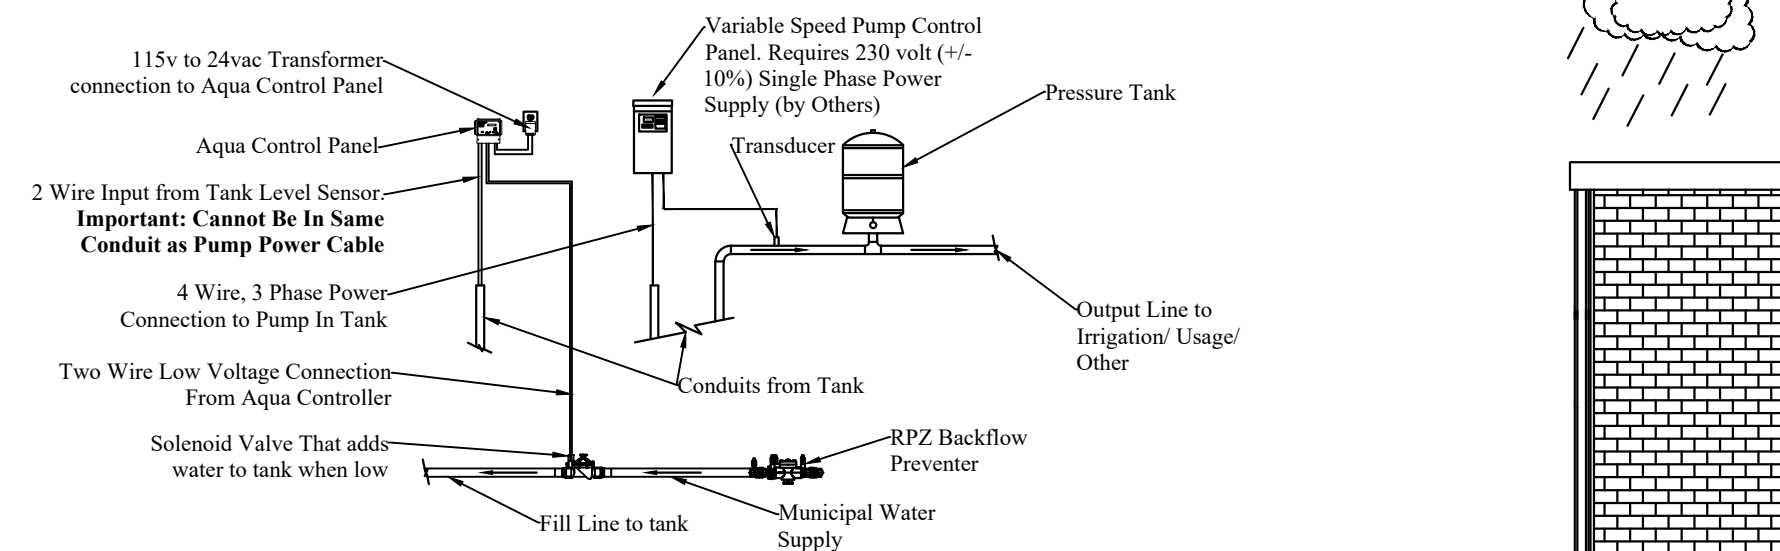

REVISIONS

REV	DESCRIPTION	DATE	APVD
A			

Flow Inducer and Connection Detail

Industrial duty, high efficiency, self-cleaning, below ground filtration system.

- * Variable installation depth from 31-59 inches
- * Flush installation at ground level
- * Only 7.87" height offset between inlet and outlet
- * 0.35mm (.01") mesh filter
- * Lockable childproof cover
- * Optional Opticlean® Sprayhead
- * Available with vehicle-loading cast iron lid
- * Over 95% yield
- * Self-cleaning filter
- * 6" and 8" connections
- * Max. 8,000 sq. ft. with 6" connections
- * Max. 16,000 sq. ft. with 8" connections