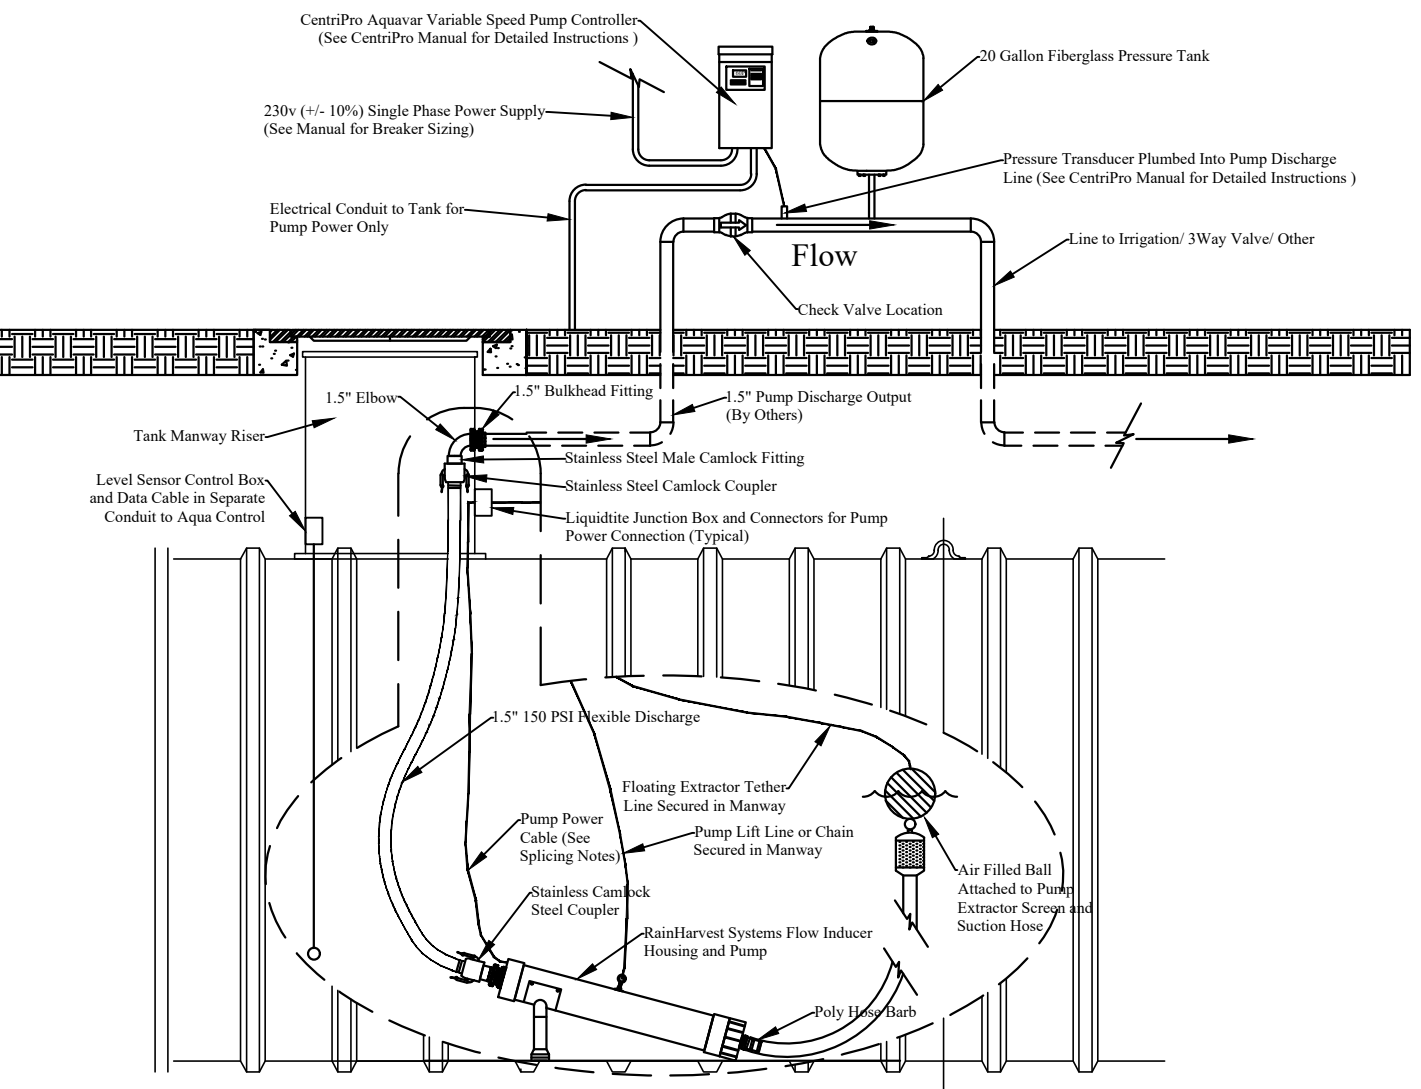

REVISIONS

REV	DESCRIPTION	DATE	APVD
A			

Flow Inducer and Connection Detail

Industrial duty, high efficiency, self-cleaning, below ground filtration system.

- * Variable installation depth from 31-59 inches
- * Flush installation at ground level
- * Only 7.87" height offset between inlet and outlet
- * 0.35mm (.01") mesh filter
- * Lockable childproof cover
- * Optional Opticlean® Sprayhead
- * Available with vehicle-loading cast iron lid
- * Over 95% yield
- * Self-cleaning filter
- * 6" and 8" connections
- * Max. 8,000 sq. ft. with 6" connections
- * Max. 16,000 sq. ft. with 8" connections

Aqua Control and Backup Water Connection Detail

NOTE: This drawing is for illustrative purposes only. Actual systems and designs may vary. Always check with local building codes as they will apply. Electrical work to be performed by licensed professional. Points of use shall be labeled as: "Non Potable water, Do Not Drink!"