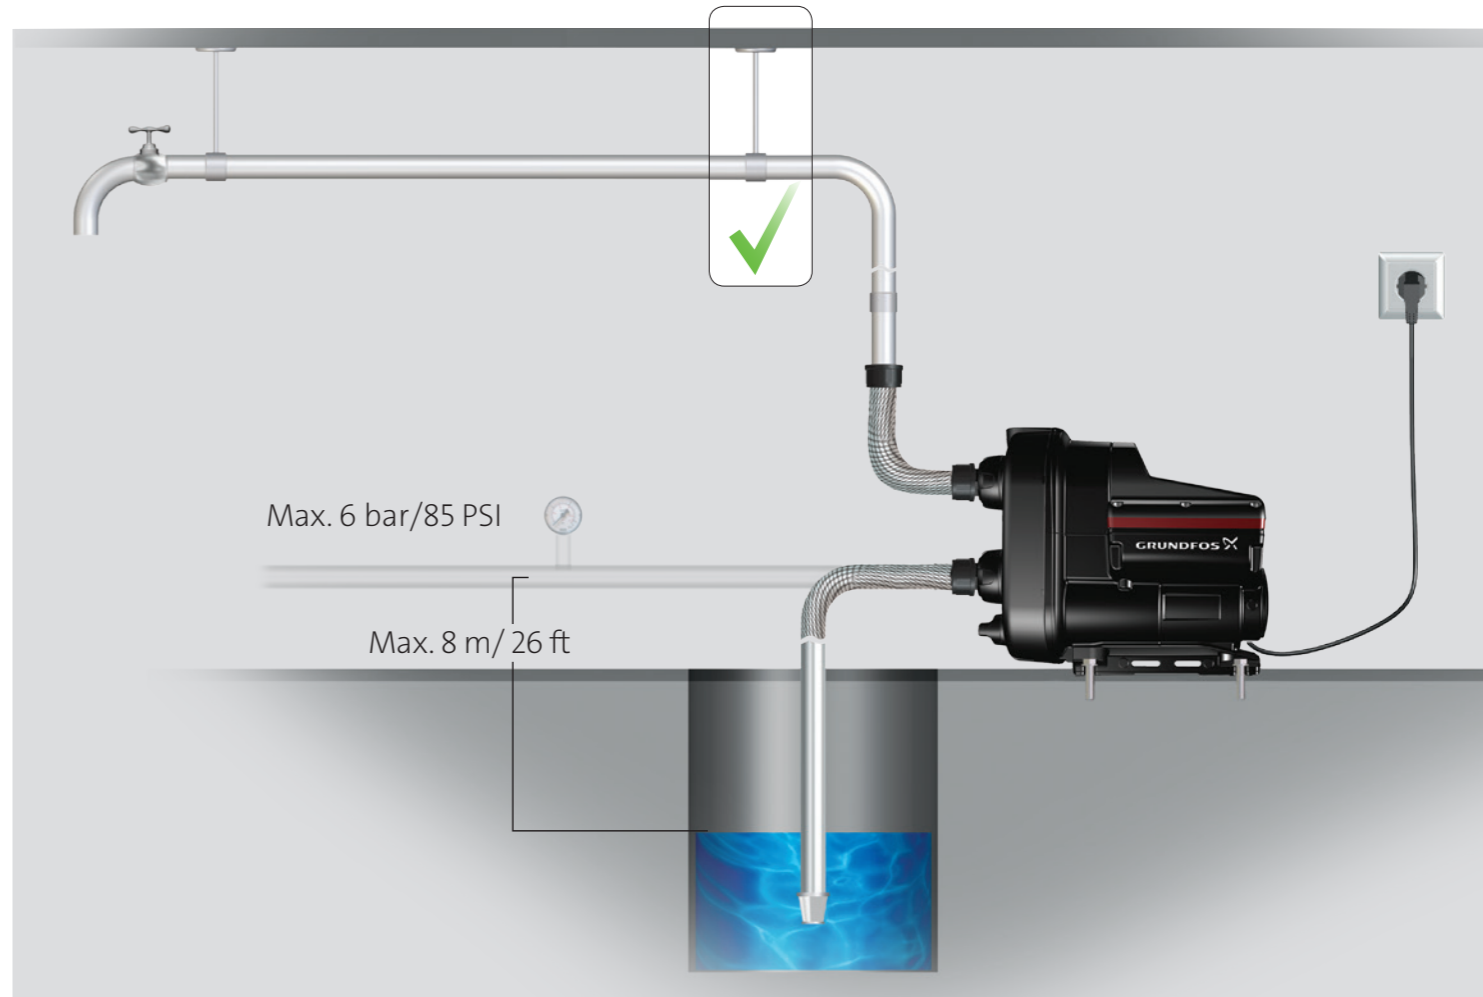

# SCALA2

<http://qr.grundfos.com/i/scala2install>

be  
think  
innovate

**GRUNDFOS** 

	BAR	PSI	Water colum [m]	kPa	MPa
	5.5	80	55	550	0.55
	5.0	73	50	500	0.50
	4.5	65	45	450	0.45
	4.0	58	40	400	0.40
	3.5	51	35	350	0.35
	3.0	44	30	300	0.30
	2.5	36	25	250	0.25
	2.0	30	20	200	0.20
	1.5	22	15	150	0.15

SCALA2 CONSTANT PRESSURE

23

Legend icons: 1 (lightning bolt), 2 (shield with X), 3 (water drop), 4 (water level), 5 (hand with arrow), 6 (stopwatch), 7 (thermometer).

[net.grundfos.com/qr/i/98880508](https://net.grundfos.com/qr/i/98880508)