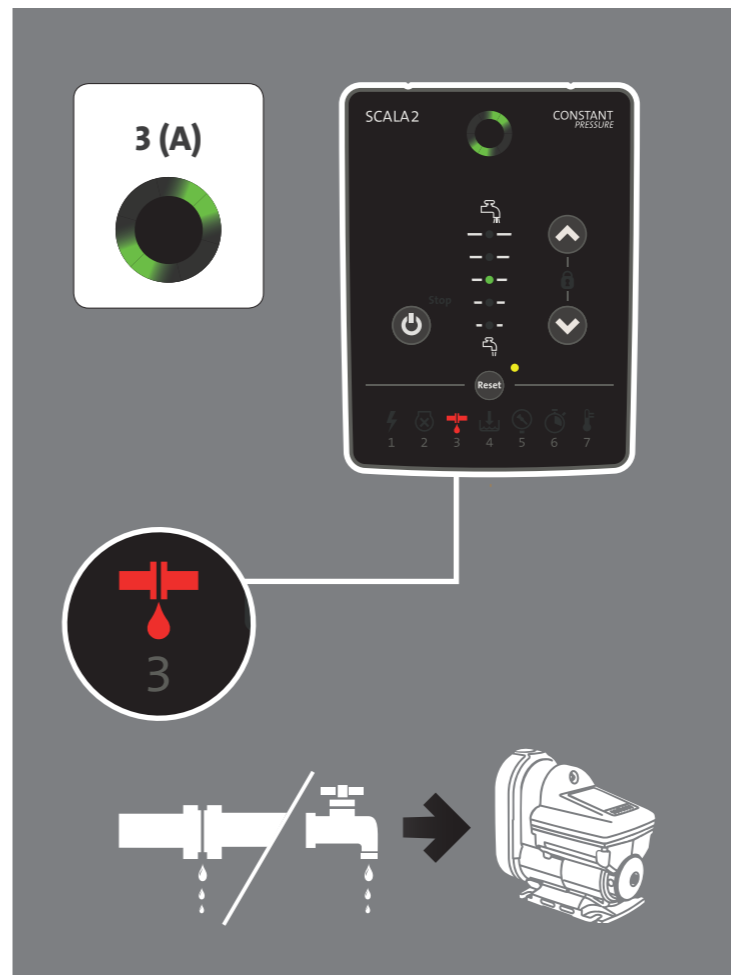

# SCALA2

<http://qr.grundfos.com/i/scala2install>

be  
think  
innovate

**GRUNDFOS** 

	BAR	PSI	Water colum [m]	kPa	MPa
	5.5	80	55	550	0.55
	5.0	73	50	500	0.50
	4.5	65	45	450	0.45
	4.0	58	40	400	0.40
	3.5	51	35	350	0.35
	3.0	44	30	300	0.30
	2.5	36	25	250	0.25
	2.0	30	20	200	0.20
	1.5	22	15	150	0.15

SCALA2 CONSTANT PRESSURE

23

Legend icons: 1 (lightning bolt), 2 (shield with X), 3 (water drop), 4 (water level), 5 (hand with arrow), 6 (stopwatch), 7 (thermometer).

[net.grundfos.com/qr/i/98880508](https://net.grundfos.com/qr/i/98880508)