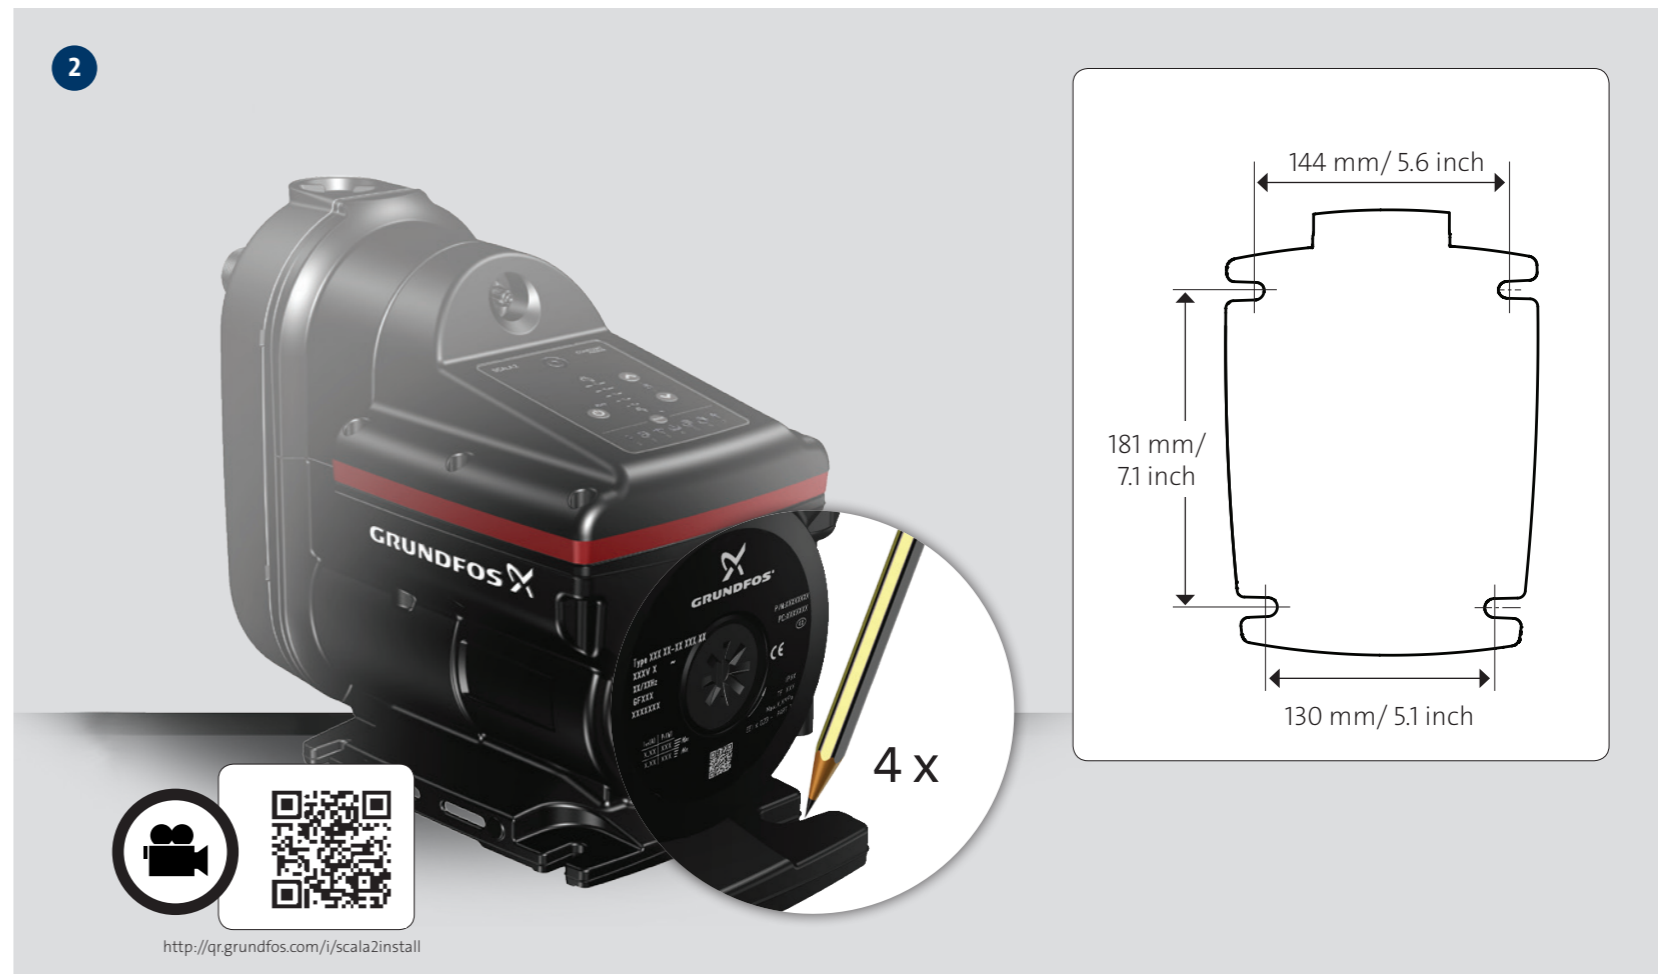

# SCALA2

<http://qr.grundfos.com/i/scala2install>

be  
think  
innovate

**GRUNDFOS** 

	BAR	PSI	Water colum [m]	kPa	MPa
	5.5	80	55	550	0.55
	5.0	73	50	500	0.50
	4.5	65	45	450	0.45
	4.0	58	40	400	0.40
	3.5	51	35	350	0.35
	3.0	44	30	300	0.30
	2.5	36	25	250	0.25
	2.0	30	20	200	0.20
	1.5	22	15	150	0.15

SCALA2 CONSTANT PRESSURE

23

Legend icons: 1 (lightning bolt), 2 (shield with X), 3 (water drop), 4 (water level), 5 (hand with arrow), 6 (stopwatch), 7 (thermometer).

[net.grundfos.com/qr/i/98880508](https://net.grundfos.com/qr/i/98880508)