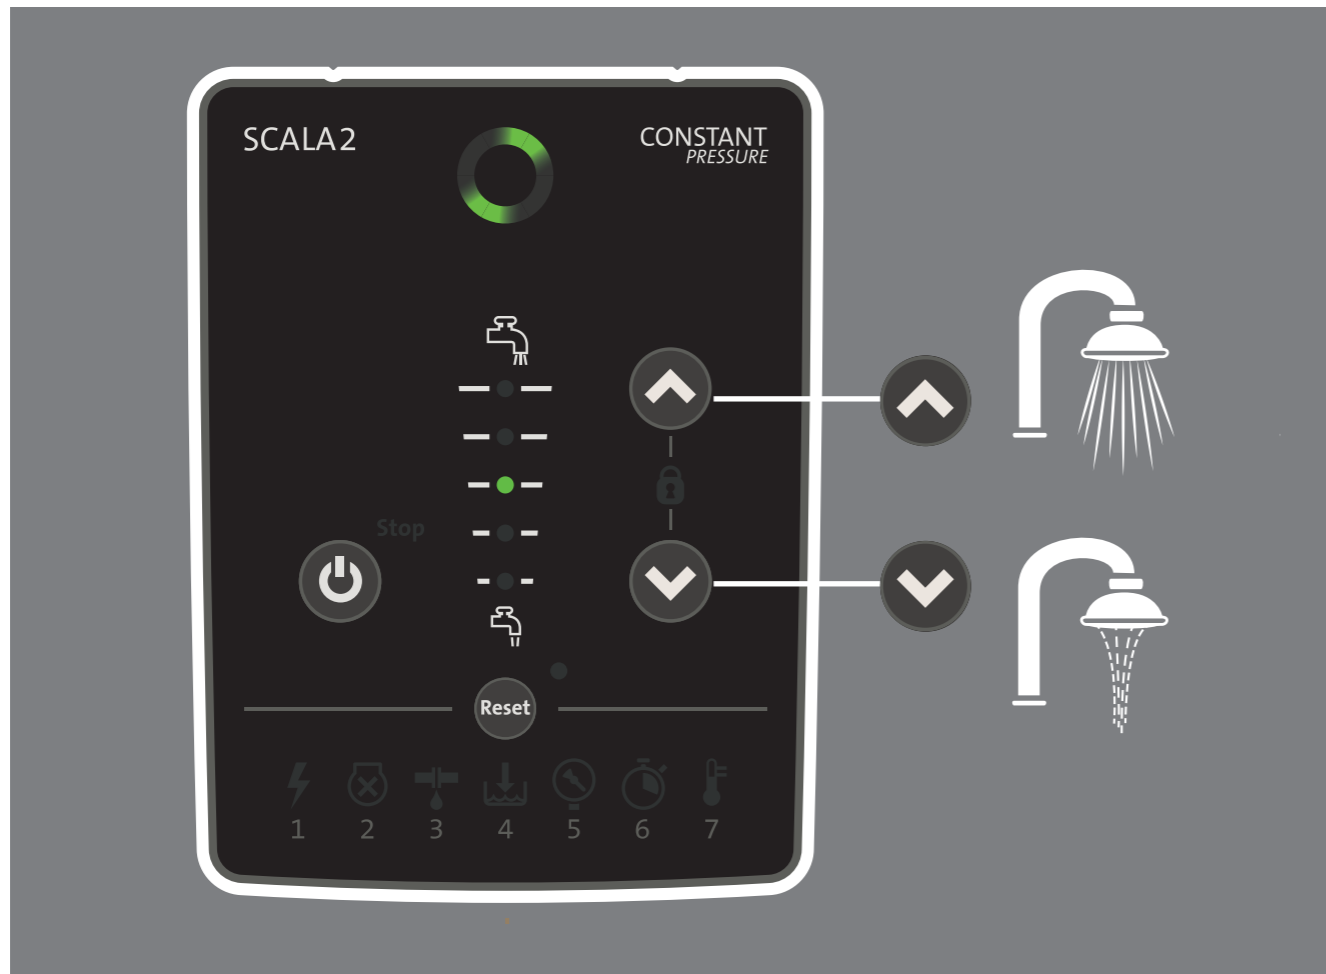

# SCALA2

<http://qr.grundfos.com/i/scala2install>

be  
think  
innovate

**GRUNDFOS** 

	BAR	PSI	Water colum [m]	kPa	MPa
	5.5	80	55	550	0.55
	5.0	73	50	500	0.50
	4.5	65	45	450	0.45
	4.0	58	40	400	0.40
	3.5	51	35	350	0.35
	3.0	44	30	300	0.30
	2.5	36	25	250	0.25
	2.0	30	20	200	0.20
	1.5	22	15	150	0.15

SCALA2 CONSTANT PRESSURE

23

Legend icons: 1 (lightning bolt), 2 (shield with X), 3 (water drop), 4 (water level), 5 (hand with arrow), 6 (stopwatch), 7 (thermometer).

[net.grundfos.com/qr/i/98880508](https://net.grundfos.com/qr/i/98880508)