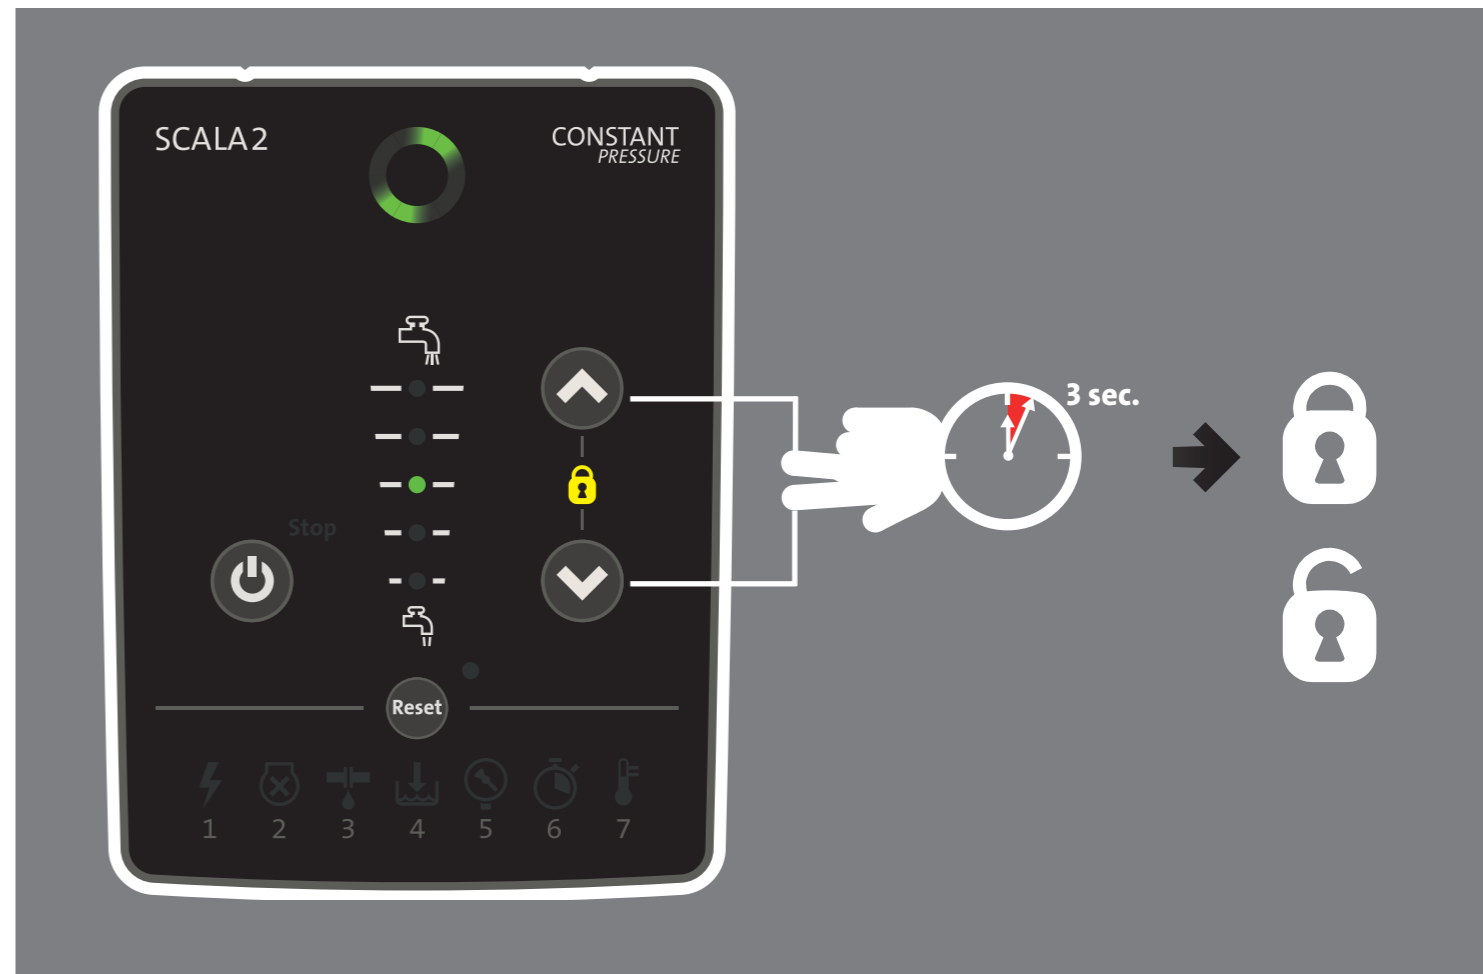

# SCALA2

<http://qr.grundfos.com/i/scala2install>

be  
think  
innovate

**GRUNDFOS** 

	BAR	PSI	Water colum [m]	kPa	MPa
	5.5	80	55	550	0.55
	5.0	73	50	500	0.50
	4.5	65	45	450	0.45
	4.0	58	40	400	0.40
	3.5	51	35	350	0.35
	3.0	44	30	300	0.30
	2.5	36	25	250	0.25
	2.0	30	20	200	0.20
	1.5	22	15	150	0.15

SCALA2 CONSTANT PRESSURE

23

Legend icons: 1 (lightning bolt), 2 (shield with X), 3 (water drop), 4 (water level), 5 (hand with arrow), 6 (stopwatch), 7 (thermometer).

[net.grundfos.com/qr/i/98880508](https://net.grundfos.com/qr/i/98880508)