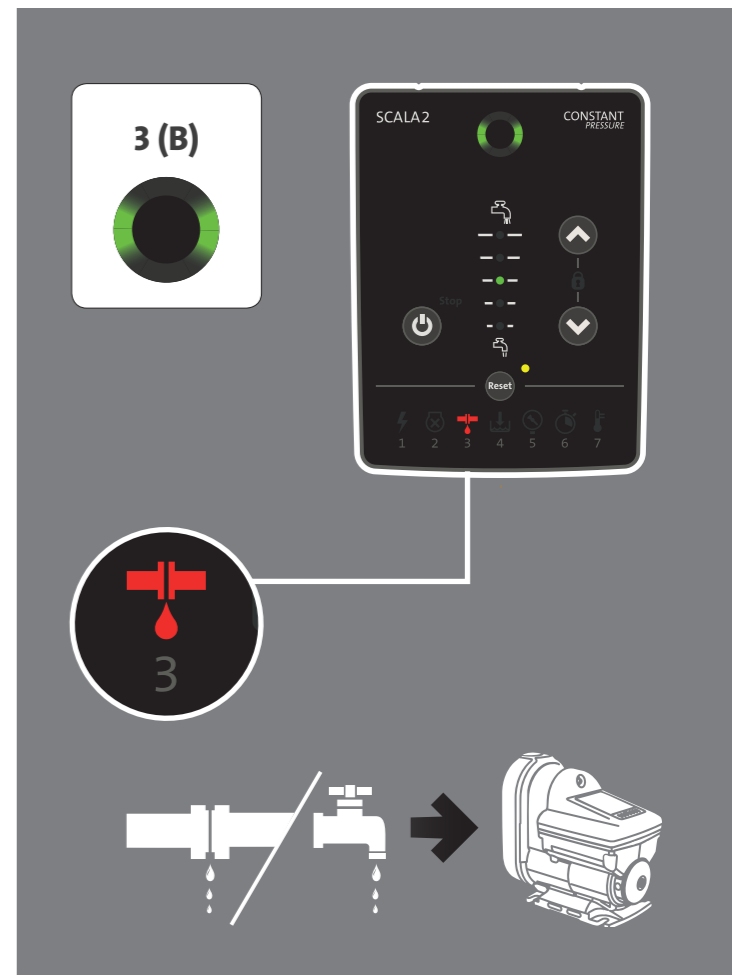

# SCALA2

<http://qr.grundfos.com/i/scala2install>

be  
think  
innovate

**GRUNDFOS** 

	BAR	PSI	Water colum [m]	kPa	MPa
	5.5	80	55	550	0.55
	5.0	73	50	500	0.50
	4.5	65	45	450	0.45
	4.0	58	40	400	0.40
	3.5	51	35	350	0.35
	3.0	44	30	300	0.30
	2.5	36	25	250	0.25
	2.0	30	20	200	0.20
	1.5	22	15	150	0.15

**4**

SCALA2 CONSTANT PRESSURE

4

**5**

SCALA2 CONSTANT PRESSURE

5

$p > p_{\text{sys. max.}}$

$P_{\text{set}} > H_{\text{max}}$

SCALA2 CONSTANT PRESSURE

23

Legend icons: 1 (lightning bolt), 2 (shield with X), 3 (water drop), 4 (water level), 5 (hand with arrow), 6 (stopwatch), 7 (thermometer).

[net.grundfos.com/qr/i/98880508](https://net.grundfos.com/qr/i/98880508)