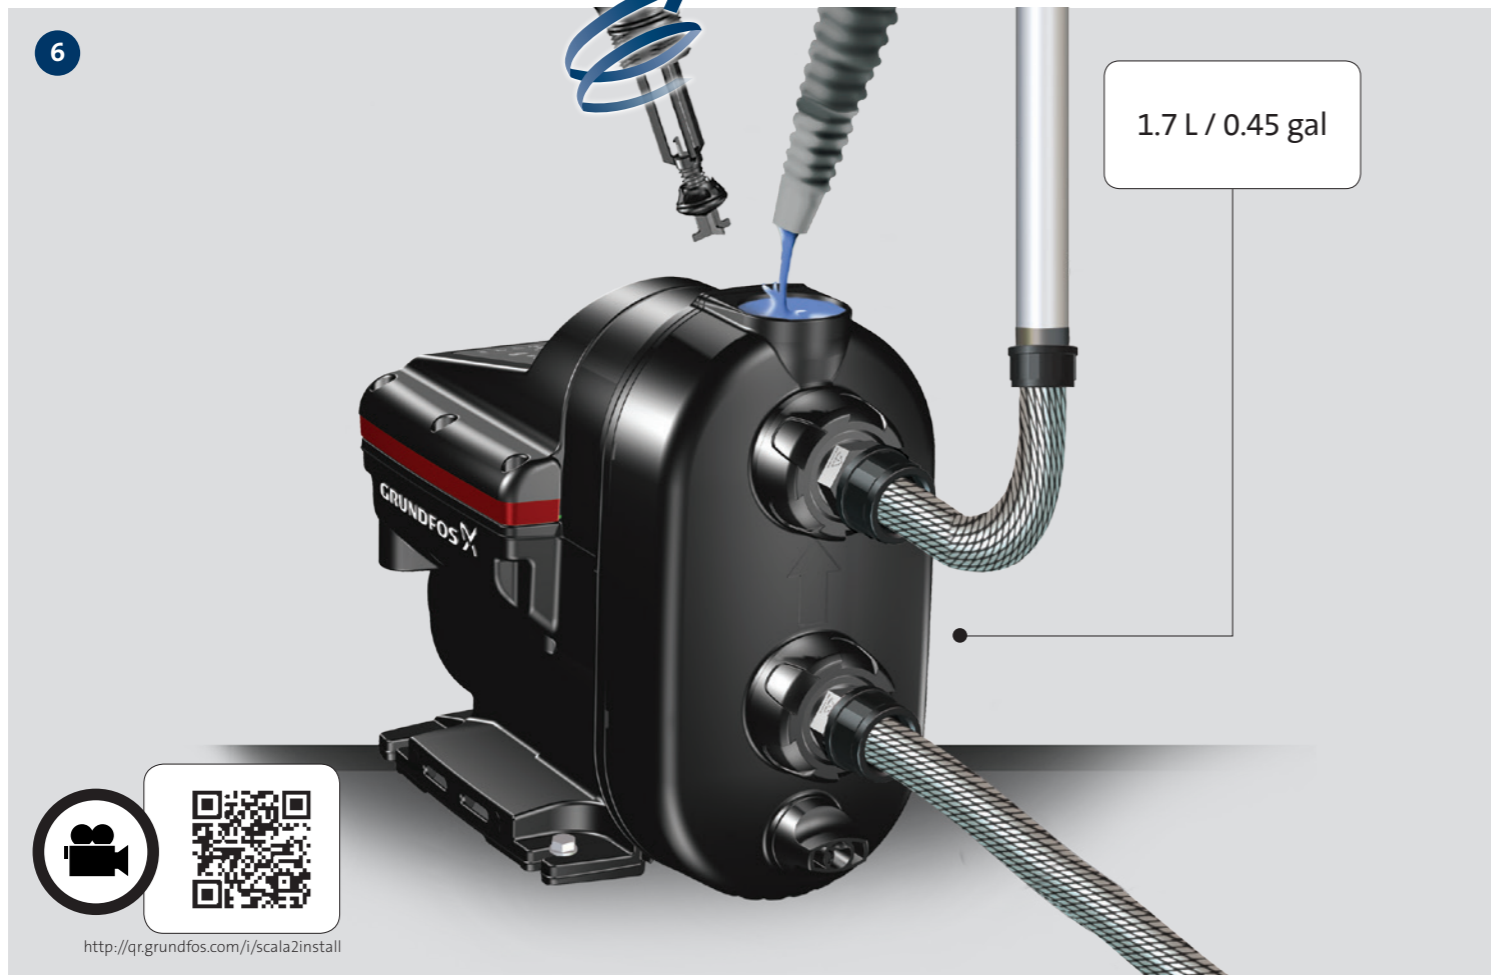

# SCALA2

<http://qr.grundfos.com/i/scala2install>

be  
think  
innovate

**GRUNDFOS** 

	BAR	PSI	Water colum [m]	kPa	MPa
	5.5	80	55	550	0.55
	5.0	73	50	500	0.50
	4.5	65	45	450	0.45
	4.0	58	40	400	0.40
	3.5	51	35	350	0.35
	3.0	44	30	300	0.30
	2.5	36	25	250	0.25
	2.0	30	20	200	0.20
	1.5	22	15	150	0.15

SCALA2 CONSTANT PRESSURE

23

Legend icons: 1 (lightning bolt), 2 (shield with X), 3 (water drop), 4 (water level), 5 (hand with arrow), 6 (stopwatch), 7 (thermometer).

[net.grundfos.com/qr/i/98880508](https://net.grundfos.com/qr/i/98880508)