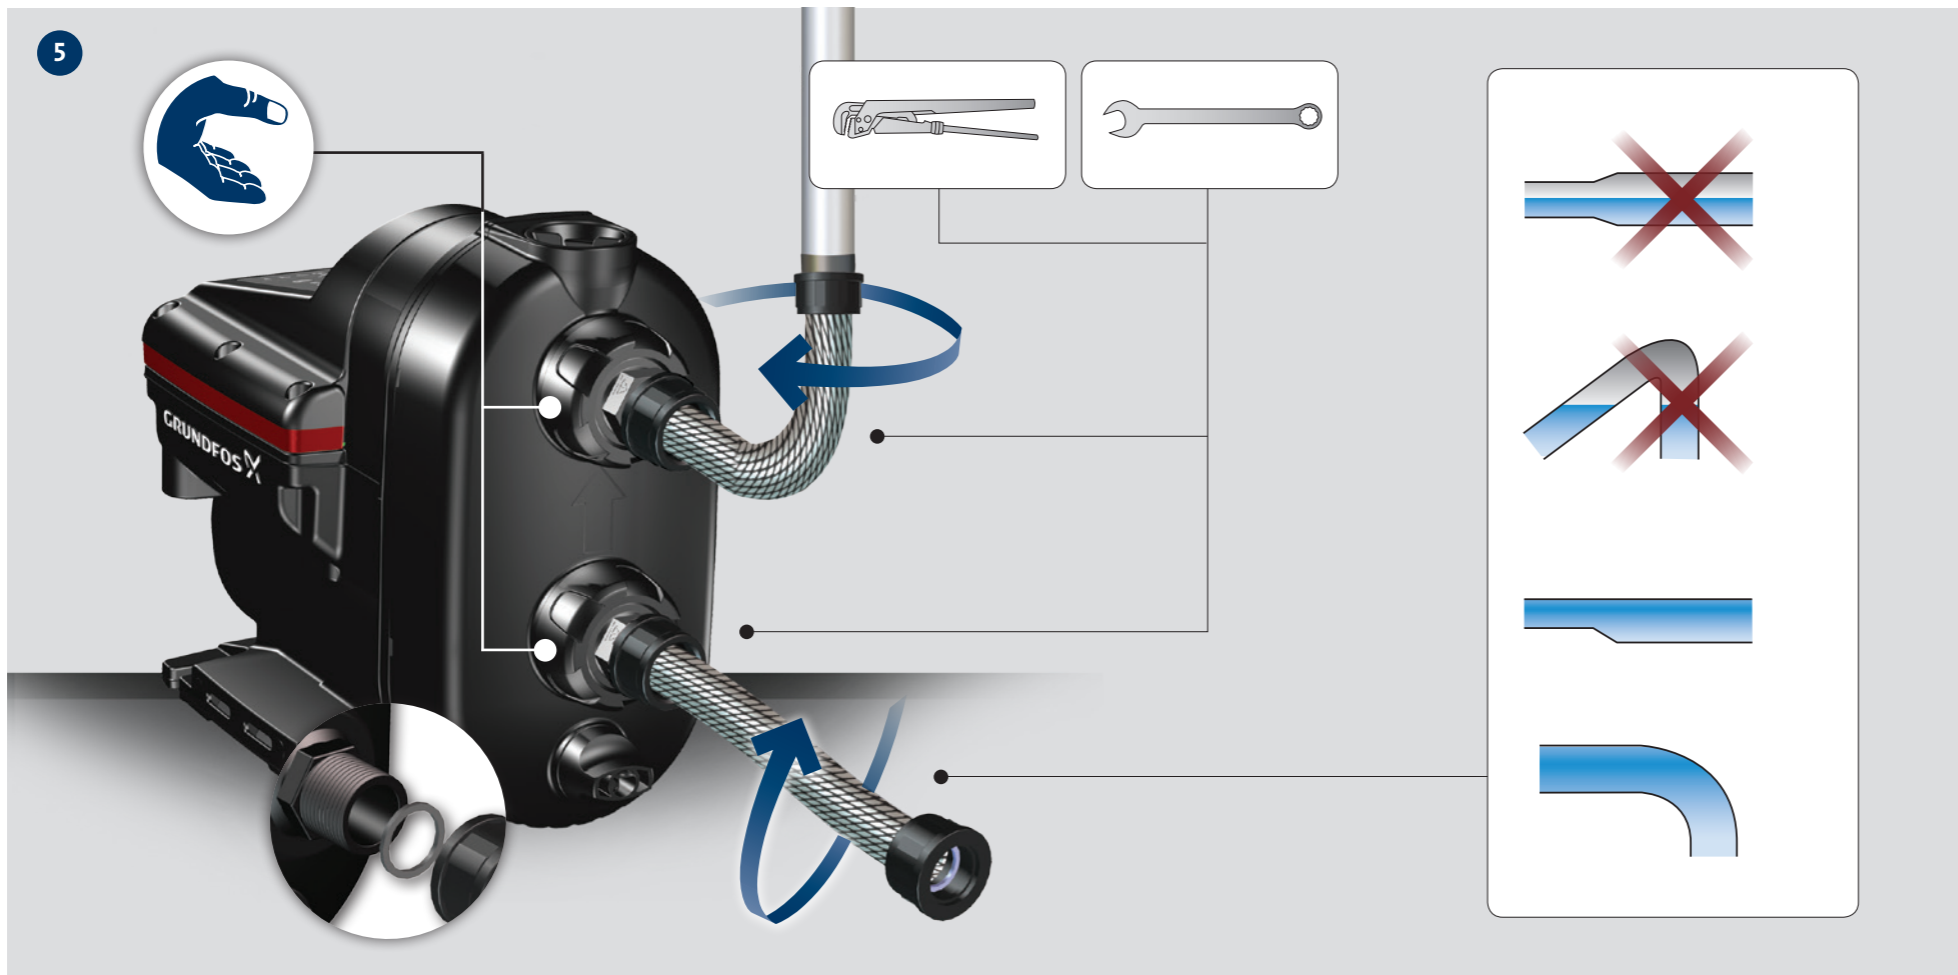

# SCALA2

<http://qr.grundfos.com/i/scala2install>

be  
think  
innovate

**GRUNDFOS** 

	BAR	PSI	Water colum [m]	kPa	MPa
	5.5	80	55	550	0.55
	5.0	73	50	500	0.50
	4.5	65	45	450	0.45
	4.0	58	40	400	0.40
	3.5	51	35	350	0.35
	3.0	44	30	300	0.30
	2.5	36	25	250	0.25
	2.0	30	20	200	0.20
	1.5	22	15	150	0.15

SCALA2 CONSTANT PRESSURE

23

Legend icons: 1 (lightning bolt), 2 (shield with X), 3 (water drop), 4 (water level), 5 (hand with arrow), 6 (stopwatch), 7 (thermometer).

[net.grundfos.com/qr/i/98880508](https://net.grundfos.com/qr/i/98880508)