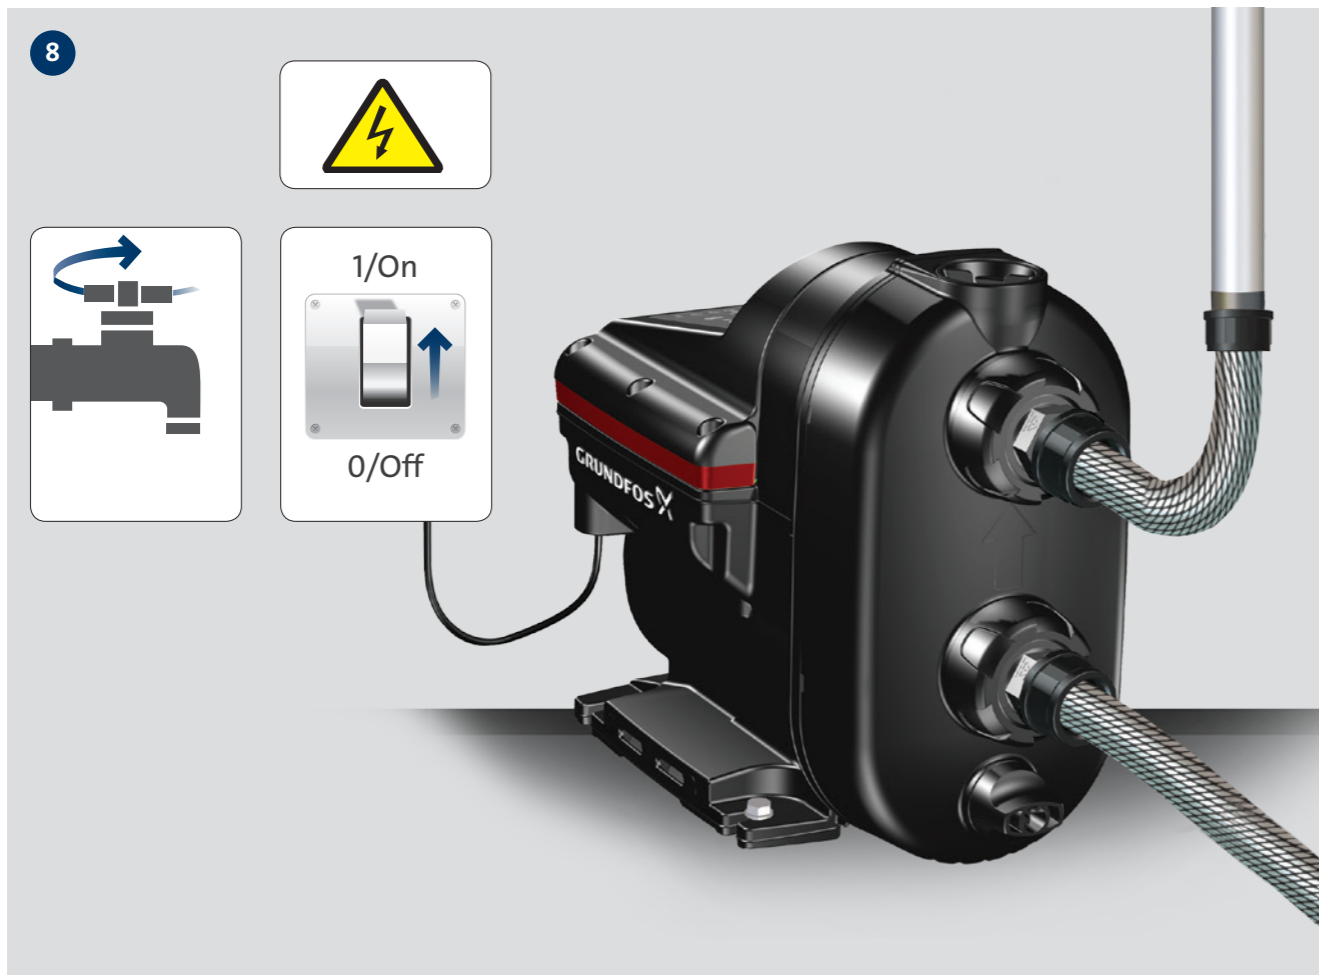

# SCALA2

<http://qr.grundfos.com/i/scala2install>

be  
think  
innovate

**GRUNDFOS** 

	BAR	PSI	Water colum [m]	kPa	MPa
	5.5	80	55	550	0.55
	5.0	73	50	500	0.50
	4.5	65	45	450	0.45
	4.0	58	40	400	0.40
	3.5	51	35	350	0.35
	3.0	44	30	300	0.30
	2.5	36	25	250	0.25
	2.0	30	20	200	0.20
	1.5	22	15	150	0.15

SCALA2 CONSTANT PRESSURE

23

Legend icons: 1 (lightning bolt), 2 (shield with X), 3 (water drop), 4 (water level), 5 (hand with arrow), 6 (stopwatch), 7 (thermometer).

[net.grundfos.com/qr/i/98880508](https://net.grundfos.com/qr/i/98880508)