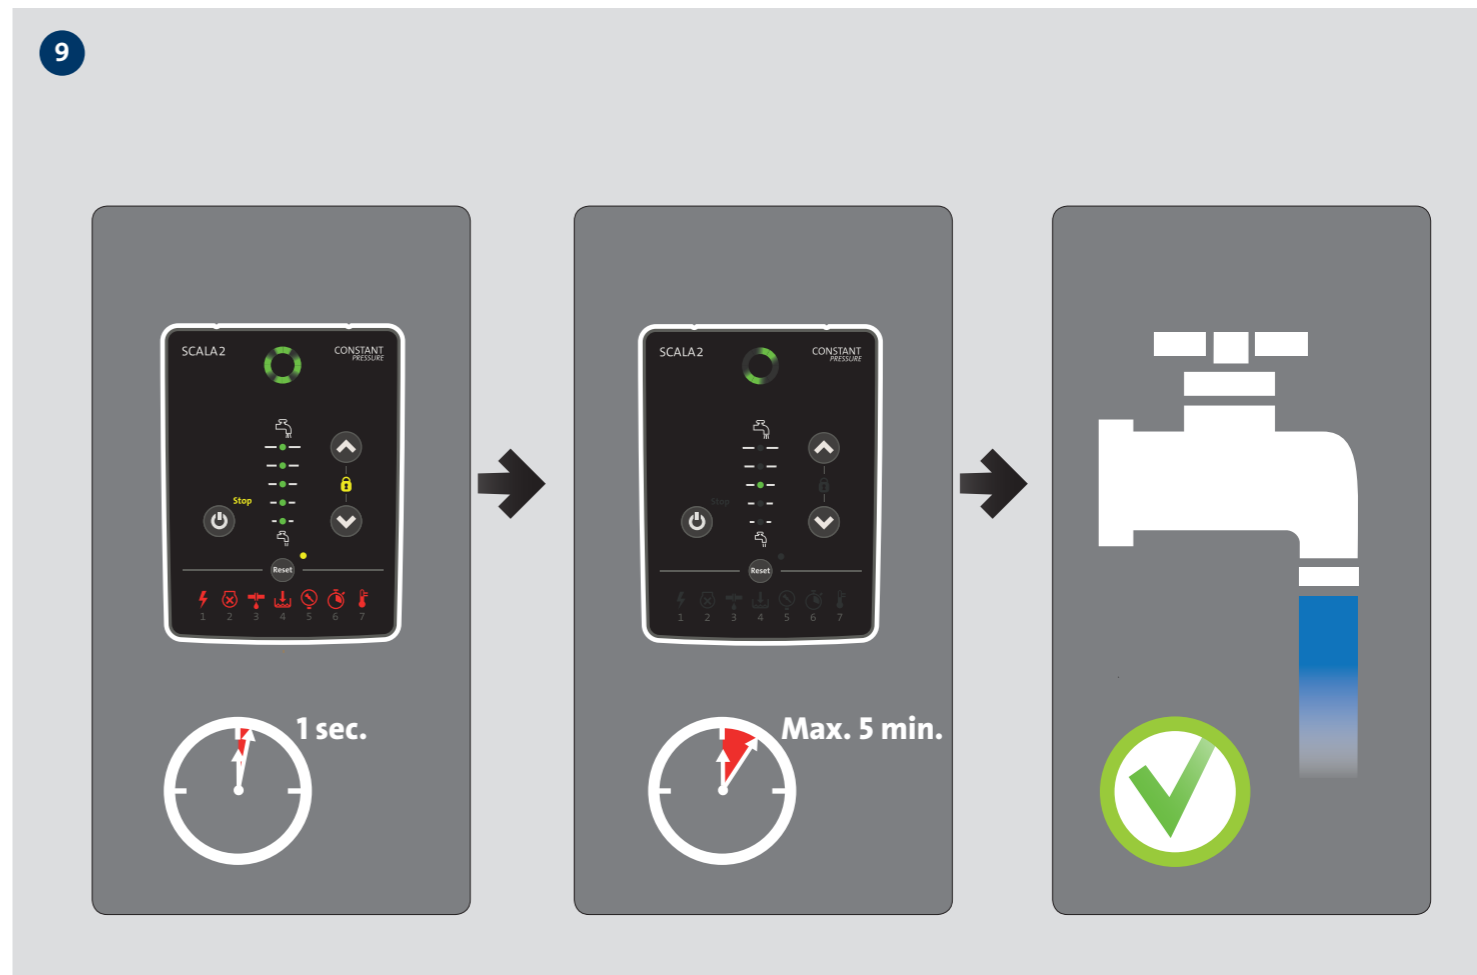

# SCALA2

<http://qr.grundfos.com/i/scala2install>

be  
think  
innovate

**GRUNDFOS** 

	BAR	PSI	Water colum [m]	kPa	MPa
	5.5	80	55	550	0.55
	5.0	73	50	500	0.50
	4.5	65	45	450	0.45
	4.0	58	40	400	0.40
	3.5	51	35	350	0.35
	3.0	44	30	300	0.30
	2.5	36	25	250	0.25
	2.0	30	20	200	0.20
	1.5	22	15	150	0.15

SCALA2 CONSTANT PRESSURE

23

Legend icons: 1 (lightning bolt), 2 (shield with X), 3 (water drop), 4 (water level), 5 (hand with arrow), 6 (stopwatch), 7 (thermometer).

[net.grundfos.com/qr/i/98880508](https://net.grundfos.com/qr/i/98880508)