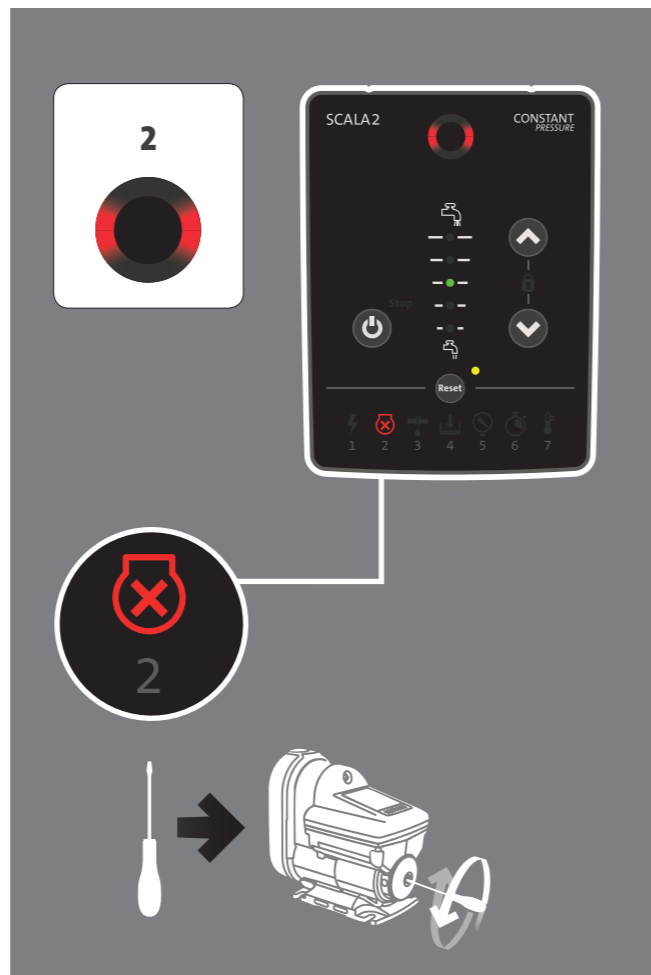

# SCALA2

<http://qr.grundfos.com/i/scala2install>

be  
think  
innovate

**GRUNDFOS** 

	BAR	PSI	Water colum [m]	kPa	MPa
	5.5	80	55	550	0.55
	5.0	73	50	500	0.50
	4.5	65	45	450	0.45
	4.0	58	40	400	0.40
	3.5	51	35	350	0.35
	3.0	44	30	300	0.30
	2.5	36	25	250	0.25
	2.0	30	20	200	0.20
	1.5	22	15	150	0.15

**4**

SCALA2 CONSTANT PRESSURE

4

**5**

SCALA2 CONSTANT PRESSURE

5

$p > p_{\text{sys. max.}}$

$P_{\text{set}} > H_{\text{max}}$

SCALA2 CONSTANT PRESSURE

23

Legend icons: 1 (lightning bolt), 2 (shield with X), 3 (water drop), 4 (water level), 5 (hand with arrow), 6 (stopwatch), 7 (thermometer).

[net.grundfos.com/qr/i/98880508](https://net.grundfos.com/qr/i/98880508)