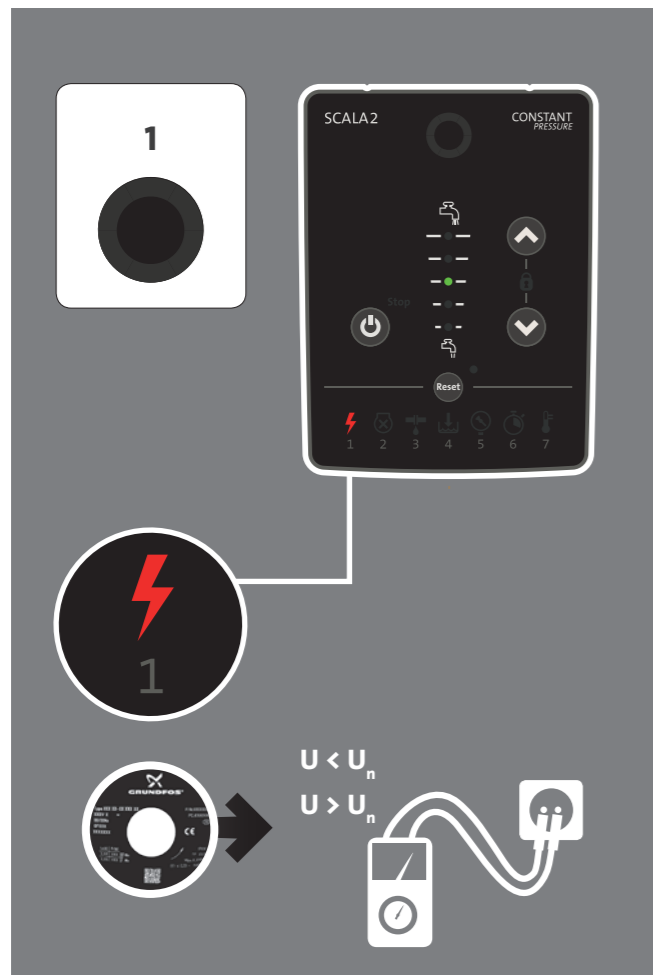

# SCALA2

<http://qr.grundfos.com/i/scala2install>

be  
think  
innovate

**GRUNDFOS** 

	BAR	PSI	Water colum [m]	kPa	MPa
	5.5	80	55	550	0.55
	5.0	73	50	500	0.50
	4.5	65	45	450	0.45
	4.0	58	40	400	0.40
	3.5	51	35	350	0.35
	3.0	44	30	300	0.30
	2.5	36	25	250	0.25
	2.0	30	20	200	0.20
	1.5	22	15	150	0.15

**4**

SCALA2 CONSTANT PRESSURE

4

**5**

SCALA2 CONSTANT PRESSURE

5

$p > p_{\text{sys. max.}}$

$P_{\text{set}} > H_{\text{max}}$

SCALA2 CONSTANT PRESSURE

23

Legend icons: 1 (lightning bolt), 2 (shield with X), 3 (water drop), 4 (water level), 5 (hand with arrow), 6 (stopwatch), 7 (thermometer).

[net.grundfos.com/qr/i/98880508](https://net.grundfos.com/qr/i/98880508)